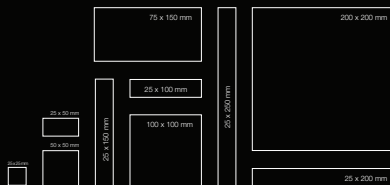

RECYCLED MOSAIC

are 'eco-friendly' products produced from **100% recycled glass.**

10 x 10 mm

Ø 20 mm

25 x 25 mm

25 x 50 mm

CRYSTAL MOSAIC

im-ple-ment

Projects, Swimming Pools, Bathroom, Kitchen, Living room, in various works of art, etc.

AVAILABLE DIMENSIONS:

tiki