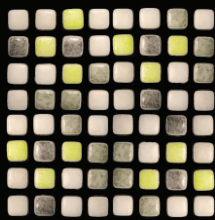

RECYCLED MOSAIC

are 'eco-friendly' products produced from **100% recycled glass.**

10 x 10 mm

Ø 20 mm

25 x 25 mm

25 x 50 mm

CRYSTAL MOSAIC

im-ple-ment

Projects, Swimming Pools, Bathroom, Kitchen, Living room, in various works of art, etc.

AVAILABLE DIMENSIONS:

tiki