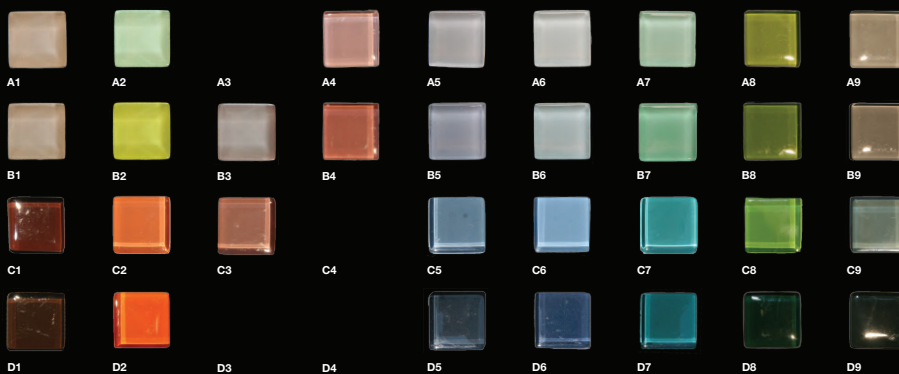

RECYCLED MOSAIC

are 'eco-friendly' products produced from **100% recycled glass.**

10 x 10 mm

Ø 20 mm

25 x 25 mm

25 x 50 mm

CRYSTAL MOSAIC

im-ple-ment

Projects, Swimming Pools, Bathroom, Kitchen, Living room, in various works of art, etc.

AVAILABLE DIMENSIONS:

tiki